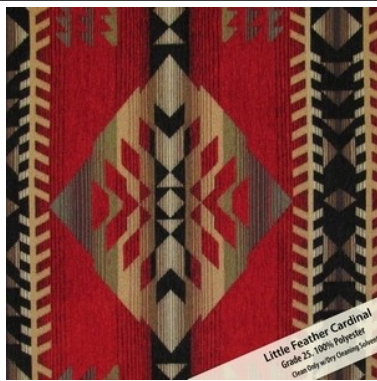

Selection of Western Fabrics

Black Canyon Earth GR.31

Barrico Hearth Gr. 25

Blankenship Saddle Gr. 26

Bombay Falcon Gr. 24

Byzantine Teal Gr. 20

Chalupny Bark Gr. 27

Chalupny Saddle Gr. 27

Cowboy Gr. 35

Eagle Canyon Desert Gr. 33

Little Feather Cardinal GR.26

Little Feather Cardinal
Grade 25, 100% Polyester
Clear Only w/ Dry Cleaning Label

Emir Treasure Gr. 35

Liberty's Ride Rustic Gr. 29

Lucchese Leather Gr. 31