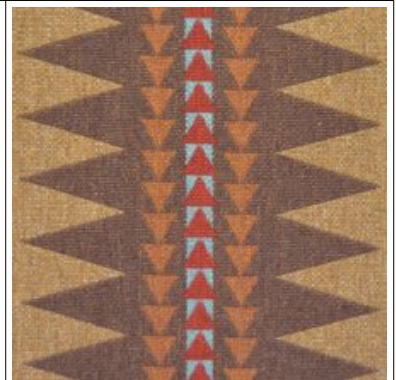

Selection of Western Fabrics

Black Canyon Earth GR.31

Barrico Hearth Gr. 25

Blankenship Saddle Gr. 26

Bombay Falcon Gr. 24

Byzantine Teal Gr. 20

Chalupny Bark Gr. 27

Chalupny Saddle Gr. 27

Cowboy Gr. 35

Eagle Canyon Desert Gr. 33

Little Feather Cardinal GR.26

Little Feather Cardinal
Grade 25, 100% Polyester
Clear Only w/ Dry Cleaning Label

Emir Treasure Gr. 35

Liberty's Ride Rustic Gr. 29

Lucchese Leather Gr. 31

Magic Cognac Gr. 27

Mesa Sky Gr. 22

Mesita Saddle Gr. 34

Mojave Blanket Saddle Gr.34

Overill 116 Black Gr. 50

Wassup Henna GR.28

Winchester Ride Gr. 35

Colors may vary from shown on your screen. View a wider range of fabrics in store.