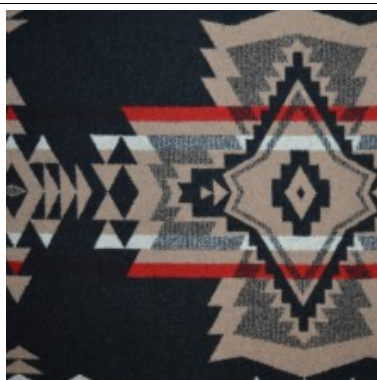

Selection of Western Fabrics

Black Canyon Earth GR.31

Barrico Hearth Gr. 25

Blankenship Saddle Gr. 26

Bombay Falcon Gr. 24

Byzantine Teal Gr. 20

Chalupny Bark Gr. 27

Chalupny Saddle Gr. 27

Cowboy Gr. 35

Eagle Canyon Desert Gr. 33

Little Feather Cardinal GR.26

Little Feather Cardinal
Grade 25, 100% Polyester
Clear Only w/ Dry Cleaning Label

Emir Treasure Gr. 35

Liberty's Ride Rustic Gr. 29

Lucchese Leather Gr. 31

Magic Cognac Gr. 27

Mesa Sky Gr. 22

Mesita Saddle Gr. 34

Mojave Blanket Saddle Gr.34

Overill 116 Black Gr. 50

Wassup Henna GR.28

Winchester Ride Gr. 35

Colors may vary from shown on your screen. View a wider range of fabrics in store.